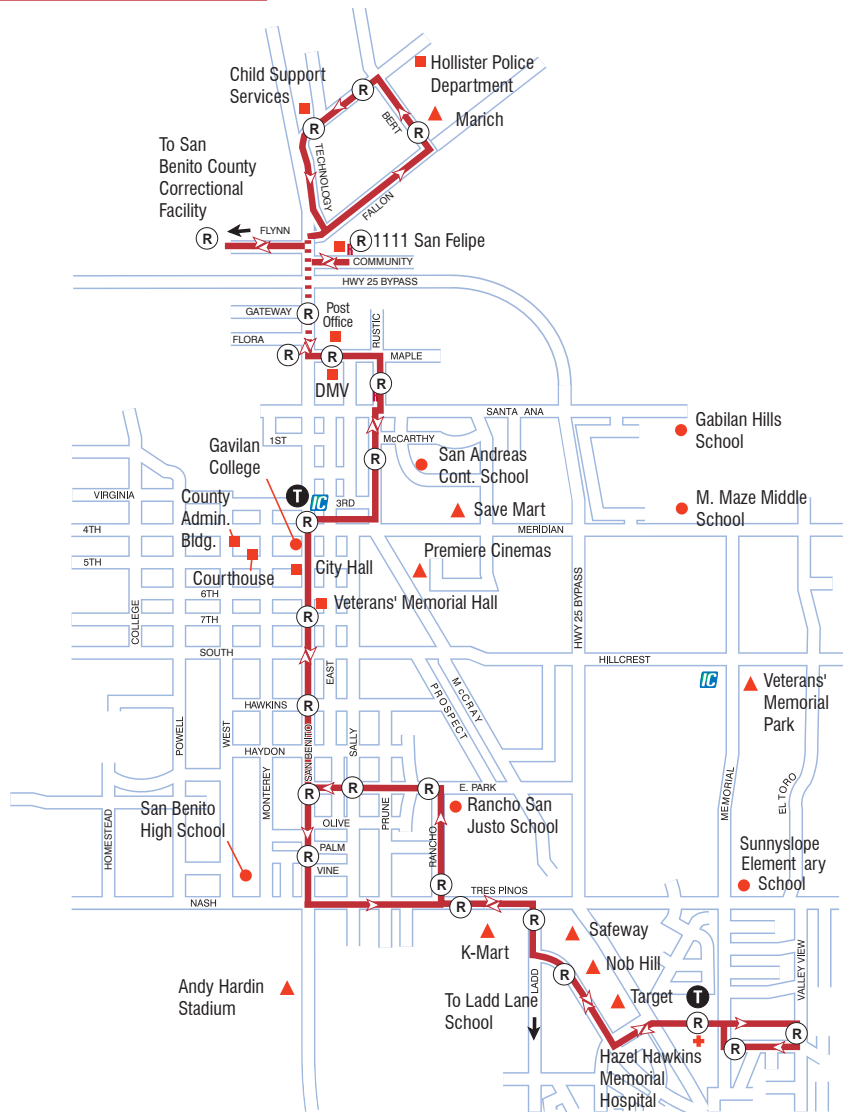

RED LINE

RED LINE: MONDAY - FRIDAY / LÍNEA ROJA: LUNES - VIERNES

Mabie Northside	6:23	7:10	8:14	9:08	10:08	NO SERVICE UNTIL / NO HAY SERVICIO HASTA 2:04 P.M.	2:04	2:58	3:58	4:53
Jasmine & Hillock	6:25	7:11	8:15	9:09	10:10		2:05	3:00	4:00	4:55
Creekside Apartments	6:26	7:12	8:16	9:10	10:11		2:07	3:01	4:01	4:56
Rancho San Justo	6:27	7:13	8:17	9:11	10:12		2:08	3:02	4:02	5:57
Park & Rancho	6:29	7:15	8:19	9:13	10:14		2:10	3:04	4:04	4:59
Vet's Hall	6:33	7:21	8:24	9:17	10:19		2:14	3:08	4:08	5:03
IC 4th & San Benito	6:34	7:22	8:25	9:18	10:21		2:15	3:09	4:09	5:05
Post Office	6:37	7:25	8:29	9:22	10:25		2:18	3:12	4:12	5:08
1111 San Felipe	6:42	7:32	8:40	9:29	10:32		2:19	3:18	4:19	5:14
Child Support Services	6:48	7:42	—	9:38	—		2:30	3:25	—	5:21
County Corrections	—	7:48	8:46	9:44	10:38		2:36	3:30	4:25	5:27
DMV	6:55	7:56	8:53	9:51	10:44		2:43	3:37	4:32	5:34
IC San Benito & 4th	6:58	7:58	8:55	9:54	10:47		2:46	3:40	4:35	5:37
San Benito & 7th	6:59	8:01	8:56	9:55	10:48		2:47	3:41	4:36	5:38
San Benito & Richardson	7:02	8:04	8:59	9:58	10:56	2:50	3:44	4:39	4:41	
Ladd Lane & Tres Pinos	7:05	8:06	9:02	10:01	10:59	2:53	3:47	4:43	5:44	
Hillock & Jasmine	7:06	8:08	9:03	10:02	11:00	2:55	3:48	4:45	5:45	
Hazel Hawkins	7:07	8:09	9:04	10:04	11:01	2:56	3:49	4:47	5:46	